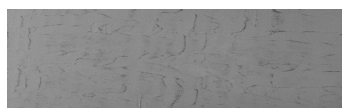

Štruktúra:
Winter
Farba: Sydney Light

Dizajn architektonického betónu

Sand texture in Tokyo Graphite colour

Ocean texture in Chicago Grey colour

Desert texture in Tokyo Graphite colour

Snow texture in Sydney Light colour

Cloud texture in Chicago Grey colour

Autumn texture in Chicago Grey and
Tokyo Graphite colours

Frost texture in Tokyo Graphite and
Sydney Light colours

Wave texture in Chicago Grey colour

Viac informácií o omietkach a náteroch nájdete na
www.ceresit.sk