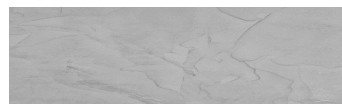

Štruktúra:
Winter
Farba: Sydney Light

Dizajn architektonického betónu

Sand texture in Tokyo Graphite colour

Ocean texture in Chicago Grey colour

Desert texture in Tokyo Graphite colour

Snow texture in Sydney Light colour

Cloud texture in Chicago Grey colour

Autumn texture in Chicago Grey and
Tokyo Graphite colours

Frost texture in Tokyo Graphite and
Sydney Light colours

Wave texture in Chicago Grey colour

Viac informácií o omietkach a náteroch nájdete na
www.ceresit.sk