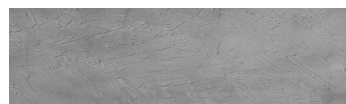

**Štruktúra:****Desert****Farba: Tokyo****Graphite****Dizajn architektonického betónu**

Sand texture in Tokyo Graphite colour

Winter texture in Sydney Light colour

Ocean texture in Chicago Grey colour

Snow texture in Sydney Light colour

Cloud texture in Chicago Grey colour

Autumn texture in Chicago Grey and Tokyo Graphite colours

Frost texture in Tokyo Graphite and Sydney Light colours

Wave texture in Chicago Grey colour

Viac informácií o omietkach a náteroch nájdete na

Wind texture in Chicago Grey colour

Ice texture in Sydney Light colour

Lake texture in Sydney Light colour

Storm texture in Tokyo Graphite and Sydney Light colours

Rock texture in Sydney Light and Tokyo Graphite colours