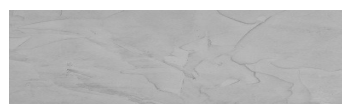

**Štruktúra:**  
**Snow&nbsp;&nbsp;**  
**Farba: Sydney Light**

**Dizajn architektonického betónu**

Sand texture in Tokyo Graphite colour

Winter texture in Sydney Light colour

Ocean texture in Chicago Grey colour

Desert texture in Tokyo Graphite colour

Cloud texture in Chicago Grey colour

Autumn texture in Chicago Grey and Tokyo Graphite colours

Frost texture in Tokyo Graphite and Sydney Light colours

Wave texture in Chicago Grey colour