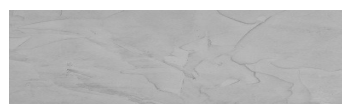

Štruktúra:
**Snow **
Farba: Sydney Light

Dizajn architektonického betónu

Sand texture in Tokyo Graphite colour

Winter texture in Sydney Light colour

Ocean texture in Chicago Grey colour

Desert texture in Tokyo Graphite colour

Cloud texture in Chicago Grey colour

Autumn texture in Chicago Grey and Tokyo Graphite colours

Frost texture in Tokyo Graphite and Sydney Light colours

Wave texture in Chicago Grey colour

Viac informácií o omietkach a náteroch nájdete na
www.ceresit.sk