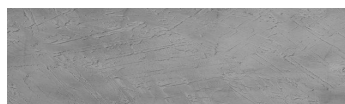

**Štruktúra:**  
**Cloud**  
**Farba: Chicago Grey**

**Dizajn architektonického betónu**

Sand texture in Tokyo Graphite colour

Winter texture in Sydney Light colour

Ocean texture in Chicago Grey colour

Desert texture in Tokyo Graphite colour

Snow texture in Sydney Light colour

Autumn texture in Chicago Grey and Tokyo Graphite colours

Frost texture in Tokyo Graphite and Sydney Light colours

Wave texture in Chicago Grey colour

Viac informácií o omietkach a náteroch nájdete na

Wind texture in Chicago Grey colour

Ice texture in Sydney Light colour

Lake texture in Sydney Light colour

Storm texture in Tokyo Graphite and Sydney Light colours

Rock texture in Sydney Light and Tokyo Graphite colours