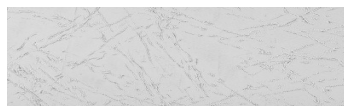

Štruktúra:
**Autumn **
Farba: Chicago Grey
a Tokyo Graphite

Dizajn architektonického betónu

Sand texture in Tokyo Graphite colour

Winter texture in Sydney Light colour

Ocean texture in Chicago Grey colour

Desert texture in Tokyo Graphite colour

Snow texture in Sydney Light colour

Cloud texture in Chicago Grey colour

Frost texture in Tokyo Graphite and Sydney Light colours

Wave texture in Chicago Grey colour