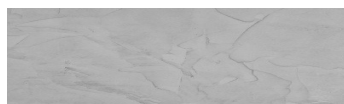

Štruktúra:
**Autumn **
Farba: Chicago Grey
a Tokyo Graphite

Dizajn architektonického betónu

Sand texture in Tokyo Graphite colour

Winter texture in Sydney Light colour

Ocean texture in Chicago Grey colour

Desert texture in Tokyo Graphite colour

Snow texture in Sydney Light colour

Cloud texture in Chicago Grey colour

Frost texture in Tokyo Graphite and Sydney Light colours

Wave texture in Chicago Grey colour