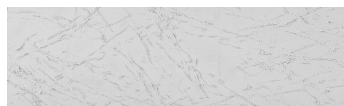

Štruktúra:
Wind
Farba: Chicago Grey

Dizajn architektonického betónu

Sand texture in Tokyo Graphite colour

Winter texture in Sydney Light colour

Ocean texture in Chicago Grey colour

Desert texture in Tokyo Graphite colour

Snow texture in Sydney Light colour

Cloud texture in Chicago Grey colour

Autumn texture in Chicago Grey and Tokyo Graphite colours

Frost texture in Tokyo Graphite and Sydney Light colours

Viac informácií o omietkach a náteroch nájdete na www.ceresit.sk