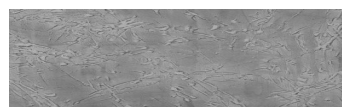

**Štruktúra:**  
**Storm**  
**Farba: Tokyo Graphite a Sydney Light**

**Dizajn architektonického betónu**

Sand texture in Tokyo Graphite colour

Winter texture in Sydney Light colour

Ocean texture in Chicago Grey colour

Desert texture in Tokyo Graphite colour

Snow texture in Sydney Light colour

Cloud texture in Chicago Grey colour

Autumn texture in Chicago Grey and Tokyo Graphite colours

Frost texture in Tokyo Graphite and Sydney Light colours

Wave texture in Chicago Grey colour

Wind texture in Chicago Grey colour

Ice texture in Sydney Light colour

Lake texture in Sydney Light colour

Rock texture in Sydney Light and Tokyo Graphite colours

Rain texture in Tokyo Graphite colour