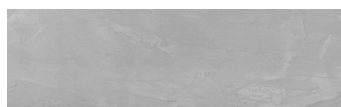

**Štruktúra:**  
**Storm**  
**Farba: Tokyo Graphite a Sydney Light**

**Dizajn architektonického betónu**

Sand texture in Tokyo Graphite colour

Winter texture in Sydney Light colour

Ocean texture in Chicago Grey colour

Desert texture in Tokyo Graphite colour

Snow texture in Sydney Light colour

Cloud texture in Chicago Grey colour

Autumn texture in Chicago Grey and Tokyo Graphite colours

Frost texture in Tokyo Graphite and Sydney Light colours

Wave texture in Chicago Grey colour

Wind texture in Chicago Grey colour

Ice texture in Sydney Light colour

Lake texture in Sydney Light colour

Rock texture in Sydney Light and Tokyo Graphite colours

Rain texture in Tokyo Graphite colour