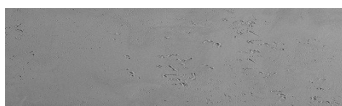

**Štruktúra:**  
**Storm**  
**Farba: Tokyo Graphite a Sydney Light**

**Dizajn architektonického betónu**

Sand texture in Tokyo Graphite colour

Winter texture in Sydney Light colour

Ocean texture in Chicago Grey colour

Desert texture in Tokyo Graphite colour

Snow texture in Sydney Light colour

Cloud texture in Chicago Grey colour

Autumn texture in Chicago Grey and Tokyo Graphite colours

Frost texture in Tokyo Graphite and Sydney Light colours