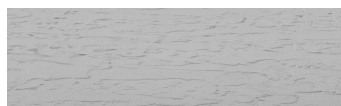

**Štruktúra:**  
**Storm**  
**Farba: Tokyo Graphite a Sydney Light**

**Dizajn architektonického betónu**

Sand texture in Tokyo Graphite colour

Winter texture in Sydney Light colour

Ocean texture in Chicago Grey colour

Desert texture in Tokyo Graphite colour

Snow texture in Sydney Light colour

Cloud texture in Chicago Grey colour

Autumn texture in Chicago Grey and Tokyo Graphite colours

Frost texture in Tokyo Graphite and Sydney Light colours

Wave texture in Chicago Grey colour

Wind texture in Chicago Grey colour

Ice texture in Sydney Light colour

Lake texture in Sydney Light colour

Rock texture in Sydney Light and Tokyo Graphite colours

Rain texture in Tokyo Graphite colour