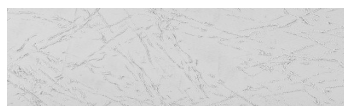

**Štruktúra:**  
**Storm**  
**Farba: Tokyo Graphite a Sydney Light**

**Dizajn architektonického betónu**

Sand texture in Tokyo Graphite colour

Winter texture in Sydney Light colour

Ocean texture in Chicago Grey colour

Desert texture in Tokyo Graphite colour

Snow texture in Sydney Light colour

Cloud texture in Chicago Grey colour

Autumn texture in Chicago Grey and Tokyo Graphite colours

Frost texture in Tokyo Graphite and Sydney Light colours