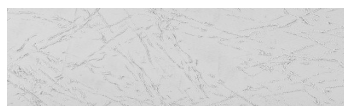

Štruktúra:
Storm
Farba: Tokyo Graphite a Sydney Light

Dizajn architektonického betónu

Sand texture in Tokyo Graphite colour

Winter texture in Sydney Light colour

Ocean texture in Chicago Grey colour

Desert texture in Tokyo Graphite colour

Snow texture in Sydney Light colour

Cloud texture in Chicago Grey colour

Autumn texture in Chicago Grey and Tokyo Graphite colours

Frost texture in Tokyo Graphite and Sydney Light colours

Viac informácií o omietkach a náteroch nájdete na