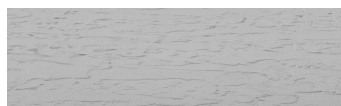

Štruktúra:
Storm
Farba: Tokyo Graphite a Sydney Light

Dizajn architektonického betónu

Sand texture in Tokyo Graphite colour

Winter texture in Sydney Light colour

Ocean texture in Chicago Grey colour

Desert texture in Tokyo Graphite colour

Snow texture in Sydney Light colour

Cloud texture in Chicago Grey colour

Autumn texture in Chicago Grey and Tokyo Graphite colours

Frost texture in Tokyo Graphite and Sydney Light colours

Viac informácií o omietkach a náteroch nájdete na

Wave texture in Chicago Grey colour

Wind texture in Chicago Grey colour

Ice texture in Sydney Light colour

Lake texture in Sydney Light colour

Rock texture in Sydney Light and Tokyo Graphite colours

Rain texture in Tokyo Graphite colour