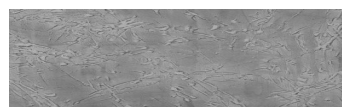

Štruktúra:
Storm
Farba: Tokyo Graphite a Sydney Light

Dizajn architektonického betónu

Sand texture in Tokyo Graphite colour

Winter texture in Sydney Light colour

Ocean texture in Chicago Grey colour

Desert texture in Tokyo Graphite colour

Snow texture in Sydney Light colour

Cloud texture in Chicago Grey colour

Autumn texture in Chicago Grey and Tokyo Graphite colours

Frost texture in Tokyo Graphite and Sydney Light colours

Viac informácií o omietkach a náteroch nájdete na

Wave texture in Chicago Grey colour

Wind texture in Chicago Grey colour

Ice texture in Sydney Light colour

Lake texture in Sydney Light colour

Rock texture in Sydney Light and Tokyo Graphite colours

Rain texture in Tokyo Graphite colour