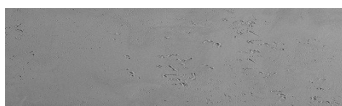

Štruktúra:
Storm
Farba: Tokyo Graphite a Sydney Light

Dizajn architektonického betónu

Sand texture in Tokyo Graphite colour

Winter texture in Sydney Light colour

Ocean texture in Chicago Grey colour

Desert texture in Tokyo Graphite colour

Snow texture in Sydney Light colour

Cloud texture in Chicago Grey colour

Autumn texture in Chicago Grey and Tokyo Graphite colours

Frost texture in Tokyo Graphite and Sydney Light colours

Viac informácií o omietkach a náteroch nájdete na