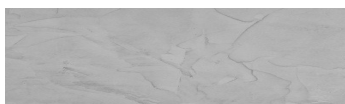

Wave texture in Chicago Grey colour