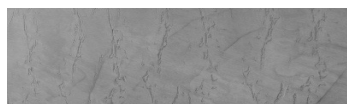

Štruktúra:
**Rock **
Farba: Sydney Light
a Tokyo Graphite

Dizajn architektonického betónu

Sand texture in Tokyo Graphite colour

Winter texture in Sydney Light colour

Ocean texture in Chicago Grey colour

Desert texture in Tokyo Graphite colour

Snow texture in Sydney Light colour

Cloud texture in Chicago Grey colour

Autumn texture in Chicago Grey and Tokyo Graphite colours

Frost texture in Tokyo Graphite and Sydney Light colours

Viac informácií o omietkach a náteroch nájdete na

Wave texture in Chicago Grey colour

Wind texture in Chicago Grey colour

Ice texture in Sydney Light colour

Lake texture in Sydney Light colour

Storm texture in Tokyo Graphite and Sydney Light colours

Rain texture in Tokyo Graphite colour