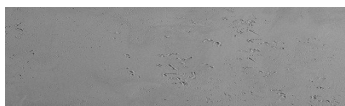

Štruktúra:
**Rock **
Farba: Sydney Light
a Tokyo Graphite

Dizajn architektonického betónu

Sand texture in Tokyo Graphite colour

Winter texture in Sydney Light colour

Ocean texture in Chicago Grey colour

Desert texture in Tokyo Graphite colour

Snow texture in Sydney Light colour

Cloud texture in Chicago Grey colour

Autumn texture in Chicago Grey and Tokyo Graphite colours

Frost texture in Tokyo Graphite and Sydney Light colours

Viac informácií o omietkach a náteroch nájdete na