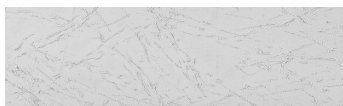

Štruktúra:
**Rock **
Farba: Sydney Light
a Tokyo Graphite

Dizajn architektonického betónu

Sand texture in Tokyo Graphite colour

Winter texture in Sydney Light colour

Ocean texture in Chicago Grey colour

Desert texture in Tokyo Graphite colour

Snow texture in Sydney Light colour

Cloud texture in Chicago Grey colour

Autumn texture in Chicago Grey and Tokyo Graphite colours

Frost texture in Tokyo Graphite and Sydney Light colours

Viac informácií o omietkach a náteroch nájdete na