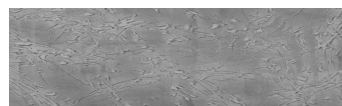

Štruktúra:
**Rock **
Farba: Sydney Light
a Tokyo Graphite

Dizajn architektonického betónu

Sand texture in Tokyo Graphite colour

Winter texture in Sydney Light colour

Ocean texture in Chicago Grey colour

Desert texture in Tokyo Graphite colour

Snow texture in Sydney Light colour

Cloud texture in Chicago Grey colour

Autumn texture in Chicago Grey and Tokyo Graphite colours

Frost texture in Tokyo Graphite and Sydney Light colours

Viac informácií o omietkach a náteroch nájdete na

Wave texture in Chicago Grey colour

Wind texture in Chicago Grey colour

Ice texture in Sydney Light colour

Lake texture in Sydney Light colour

Storm texture in Tokyo Graphite and Sydney Light colours

Rain texture in Tokyo Graphite colour