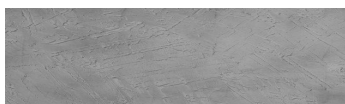

Štruktúra:
**Rock **
Farba: Sydney Light
a Tokyo Graphite

Dizajn architektonického betónu

Sand texture in Tokyo Graphite colour

Winter texture in Sydney Light colour

Ocean texture in Chicago Grey colour

Desert texture in Tokyo Graphite colour

Snow texture in Sydney Light colour

Cloud texture in Chicago Grey colour

Autumn texture in Chicago Grey and Tokyo Graphite colours

Frost texture in Tokyo Graphite and Sydney Light colours

Viac informácií o omietkach a náteroch nájdete na

Wave texture in Chicago Grey colour

Wind texture in Chicago Grey colour

Ice texture in Sydney Light colour

Lake texture in Sydney Light colour

Storm texture in Tokyo Graphite and Sydney Light colours

Rain texture in Tokyo Graphite colour