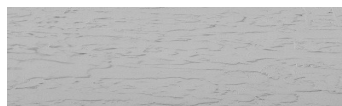

Štruktúra:
**Rock **
Farba: Sydney Light
a Tokyo Graphite

Dizajn architektonického betónu

Sand texture in Tokyo Graphite colour

Winter texture in Sydney Light colour

Ocean texture in Chicago Grey colour

Desert texture in Tokyo Graphite colour

Snow texture in Sydney Light colour

Cloud texture in Chicago Grey colour

Autumn texture in Chicago Grey and Tokyo Graphite colours

Frost texture in Tokyo Graphite and Sydney Light colours

Viac informácií o omietkach a náteroch nájdete na

Wave texture in Chicago Grey colour

Wind texture in Chicago Grey colour

Ice texture in Sydney Light colour

Lake texture in Sydney Light colour

Storm texture in Tokyo Graphite and Sydney Light colours

Rain texture in Tokyo Graphite colour