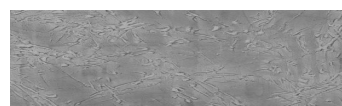

Štruktúra:
**Rock **
Farba: Sydney Light
a Tokyo Graphite

Dizajn architektonického betónu

Sand texture in Tokyo Graphite colour

Winter texture in Sydney Light colour

Ocean texture in Chicago Grey colour

Desert texture in Tokyo Graphite colour

Snow texture in Sydney Light colour

Cloud texture in Chicago Grey colour

Autumn texture in Chicago Grey and
Tokyo Graphite coloursFrost texture in Tokyo Graphite and
Sydney Light colours

Viac informácií o omietkach a náteroch nájdete na

Wave texture in Chicago Grey colour

Wind texture in Chicago Grey colour

Ice texture in Sydney Light colour

Lake texture in Sydney Light colour

Storm texture in Tokyo Graphite and Sydney Light colours

Rain texture in Tokyo Graphite colour