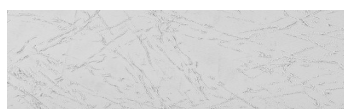

Štruktúra:
**Rock **
Farba: Sydney Light
a Tokyo Graphite

Dizajn architektonického betónu

Sand texture in Tokyo Graphite colour

Winter texture in Sydney Light colour

Ocean texture in Chicago Grey colour

Desert texture in Tokyo Graphite colour

Snow texture in Sydney Light colour

Cloud texture in Chicago Grey colour

Autumn texture in Chicago Grey and
Tokyo Graphite coloursFrost texture in Tokyo Graphite and
Sydney Light colours

Viac informácií o omietkach a náteroch nájdete na