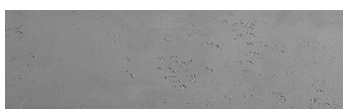

Štruktúra:
**Rock **
Farba: Sydney Light
a Tokyo Graphite

Dizajn architektonického betónu

Sand texture in Tokyo Graphite colour

Winter texture in Sydney Light colour

Ocean texture in Chicago Grey colour

Desert texture in Tokyo Graphite colour

Snow texture in Sydney Light colour

Cloud texture in Chicago Grey colour

Autumn texture in Chicago Grey and
Tokyo Graphite coloursFrost texture in Tokyo Graphite and
Sydney Light colours

Viac informácií o omietkach a náteroch nájdete na