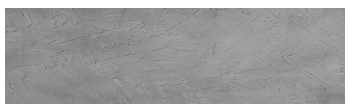

Štruktúra:
**Rock **
Farba: Sydney Light
a Tokyo Graphite

Dizajn architektonického betónu

Sand texture in Tokyo Graphite colour

Winter texture in Sydney Light colour

Ocean texture in Chicago Grey colour

Desert texture in Tokyo Graphite colour

Snow texture in Sydney Light colour

Cloud texture in Chicago Grey colour

Autumn texture in Chicago Grey and
Tokyo Graphite coloursFrost texture in Tokyo Graphite and
Sydney Light colours

Viac informácií o omietkach a náteroch nájdete na

Wave texture in Chicago Grey colour

Wind texture in Chicago Grey colour

Ice texture in Sydney Light colour

Lake texture in Sydney Light colour

Storm texture in Tokyo Graphite and Sydney Light colours

Rain texture in Tokyo Graphite colour