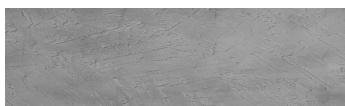

Štruktúra:
Rain
Farba: Tokyo Graphite

Dizajn architektonického betónu

Sand texture in Tokyo Graphite colour

Winter texture in Sydney Light colour

Ocean texture in Chicago Grey colour

Desert texture in Tokyo Graphite colour

Snow texture in Sydney Light colour

Cloud texture in Chicago Grey colour

Autumn texture in Chicago Grey and Tokyo Graphite colours

Frost texture in Tokyo Graphite and Sydney Light colours

Viac informácií o omietkach a náteroch nájdete na

Wave texture in Chicago Grey colour

Wind texture in Chicago Grey colour

Ice texture in Sydney Light colour

Lake texture in Sydney Light colour

Storm texture in Tokyo Graphite and Sydney Light colours

Rock texture in Sydney Light and Tokyo Graphite colours