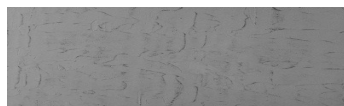

Štruktúra:
Rain
Farba: Tokyo Graphite

Dizajn architektonického betónu

Sand texture in Tokyo Graphite colour

Winter texture in Sydney Light colour

Ocean texture in Chicago Grey colour

Desert texture in Tokyo Graphite colour

Snow texture in Sydney Light colour

Cloud texture in Chicago Grey colour

Autumn texture in Chicago Grey and Tokyo Graphite colours

Frost texture in Tokyo Graphite and Sydney Light colours

Viac informácií o omietkach a náteroch nájdete na

Wave texture in Chicago Grey colour

Wind texture in Chicago Grey colour

Ice texture in Sydney Light colour

Lake texture in Sydney Light colour

Storm texture in Tokyo Graphite and Sydney Light colours

Rock texture in Sydney Light and Tokyo Graphite colours