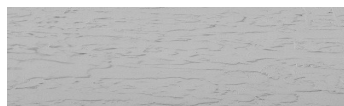

Štruktúra:
Rain
Farba: Tokyo Graphite

Dizajn architektonického betónu

Sand texture in Tokyo Graphite colour

Winter texture in Sydney Light colour

Ocean texture in Chicago Grey colour

Desert texture in Tokyo Graphite colour

Snow texture in Sydney Light colour

Cloud texture in Chicago Grey colour

Autumn texture in Chicago Grey and Tokyo Graphite colours

Frost texture in Tokyo Graphite and Sydney Light colours

Viac informácií o omietkach a náteroch nájdete na

Wave texture in Chicago Grey colour

Wind texture in Chicago Grey colour

Ice texture in Sydney Light colour

Lake texture in Sydney Light colour

Storm texture in Tokyo Graphite and Sydney Light colours

Rock texture in Sydney Light and Tokyo Graphite colours