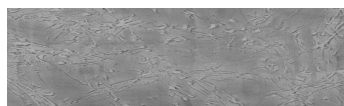

Štruktúra:
Rain
Farba: Tokyo Graphite

Dizajn architektonického betónu

Sand texture in Tokyo Graphite colour

Winter texture in Sydney Light colour

Ocean texture in Chicago Grey colour

Desert texture in Tokyo Graphite colour

Snow texture in Sydney Light colour

Cloud texture in Chicago Grey colour

Autumn texture in Chicago Grey and Tokyo Graphite colours

Frost texture in Tokyo Graphite and Sydney Light colours

Viac informácií o omietkach a náteroch nájdete na

Wave texture in Chicago Grey colour

Wind texture in Chicago Grey colour

Ice texture in Sydney Light colour

Lake texture in Sydney Light colour

Storm texture in Tokyo Graphite and Sydney Light colours

Rock texture in Sydney Light and Tokyo Graphite colours