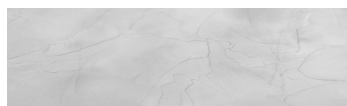

Štruktúra:
Rain
Farba: Tokyo Graphite

Dizajn architektonického betónu

Sand texture in Tokyo Graphite colour

Winter texture in Sydney Light colour

Ocean texture in Chicago Grey colour

Desert texture in Tokyo Graphite colour

Snow texture in Sydney Light colour

Cloud texture in Chicago Grey colour

Autumn texture in Chicago Grey and Tokyo Graphite colours

Frost texture in Tokyo Graphite and Sydney Light colours

Viac informácií o omietkach a náteroch nájdete na

Wave texture in Chicago Grey colour

Wind texture in Chicago Grey colour

Ice texture in Sydney Light colour

Lake texture in Sydney Light colour

Storm texture in Tokyo Graphite and Sydney Light colours

Rock texture in Sydney Light and Tokyo Graphite colours