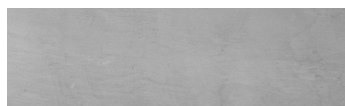

Štruktúra:
Rain
Farba: Tokyo Graphite

Dizajn architektonického betónu

Sand texture in Tokyo Graphite colour

Winter texture in Sydney Light colour

Ocean texture in Chicago Grey colour

Desert texture in Tokyo Graphite colour

Snow texture in Sydney Light colour

Cloud texture in Chicago Grey colour

Autumn texture in Chicago Grey and Tokyo Graphite colours

Frost texture in Tokyo Graphite and Sydney Light colours

Viac informácií o omietkach a náteroch nájdete na