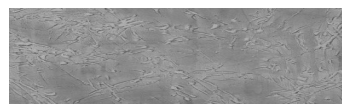

Štruktúra:
Rain
Farba: Tokyo Graphite

Dizajn architektonického betónu

Sand texture in Tokyo Graphite colour

Winter texture in Sydney Light colour

Ocean texture in Chicago Grey colour

Desert texture in Tokyo Graphite colour

Snow texture in Sydney Light colour

Cloud texture in Chicago Grey colour

Autumn texture in Chicago Grey and Tokyo Graphite colours

Frost texture in Tokyo Graphite and Sydney Light colours

Viac informácií o omietkach a náteroch nájdete na

Wave texture in Chicago Grey colour

Wind texture in Chicago Grey colour

Ice texture in Sydney Light colour

Lake texture in Sydney Light colour

Storm texture in Tokyo Graphite and Sydney Light colours

Rock texture in Sydney Light and Tokyo Graphite colours