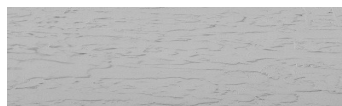

Štruktúra:
Rain
Farba: Tokyo Graphite

Dizajn architektonického betónu

Sand texture in Tokyo Graphite colour

Winter texture in Sydney Light colour

Ocean texture in Chicago Grey colour

Desert texture in Tokyo Graphite colour

Snow texture in Sydney Light colour

Cloud texture in Chicago Grey colour

Autumn texture in Chicago Grey and Tokyo Graphite colours

Frost texture in Tokyo Graphite and Sydney Light colours

Viac informácií o omietkach a náteroch nájdete na

Wave texture in Chicago Grey colour

Wind texture in Chicago Grey colour

Ice texture in Sydney Light colour

Lake texture in Sydney Light colour

Storm texture in Tokyo Graphite and Sydney Light colours

Rock texture in Sydney Light and Tokyo Graphite colours